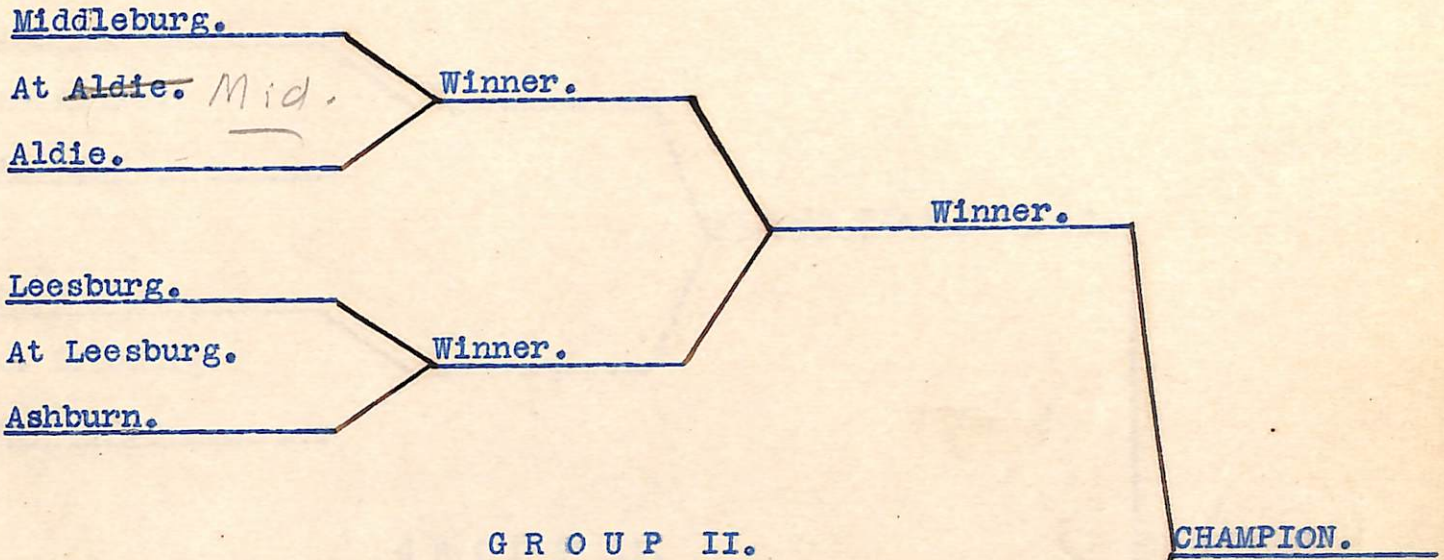

TENNIS SCHEDULE 1918.  
BOYS SINGLES.  
GROUP I.

GROUP II.

Boys Singles and Girls Doubles should be played on the same day.

APRIL 6 - APRIL 2

A. C. Helts  
Principal Leesburg High School  
LEESBURG, VIRGINIA